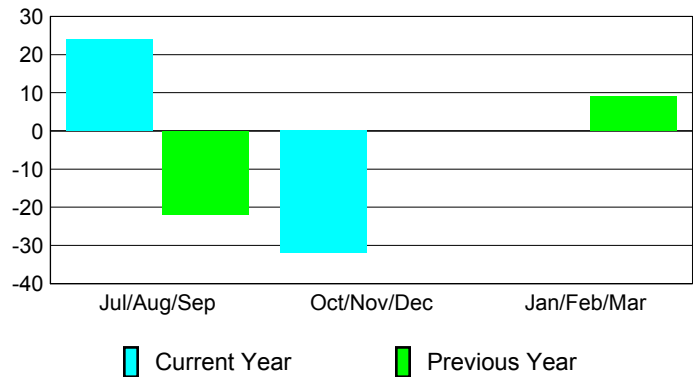

Membership Results
2012-2013

Membership
2011-2012

Month	Net Memb Goal	Actual New Memb	Actual Dropped Memb	Gain/Loss of Memb	Gain/Loss of Memb
Jul/Aug/Sep	0	69	-45	24	-22
Oct/Nov/Dec	0	16	-48	-32	0
Jan/Feb/Mar	0	0	0	0	9
Totals	0	85	-93	-8	-13

Membership Results 2012-2013

Goal, New, Dropped, Gain/Loss

Comparison of Membership Gain/Loss

Current Year Compared to the Previous Year

Gender Comparison 2012-2013

Jul/Aug/Sep

Oct/Nov/Dec

Jan/Feb/Mar