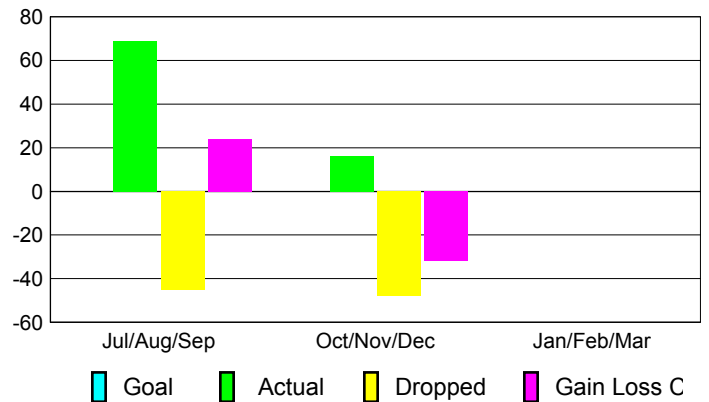

Club Results 2012-2013

Goal, New, Dropped, Gain/Loss

Comparison of Club Gain/Loss

Current Year Compared to the Previous Year

YTD Status Quo Clubs 2012-2013

Status Quo Clubs Compared to Status Quo Members

MEMBERSHIP

Membership Results
2012-2013

Membership
2011-2012

Month	Net Memb Goal	Actual New Memb	Actual Dropped Memb	Gain/Loss of Memb	Gain/Loss of Memb
Jul/Aug/Sep	0	69	-45	24	-22
Oct/Nov/Dec	0	16	-48	-32	0
Jan/Feb/Mar	0	0	0	0	9
Totals	0	85	-93	-8	-13

Membership Results 2012-2013

Goal, New, Dropped, Gain/Loss

Comparison of Membership Gain/Loss

Current Year Compared to the Previous Year

Gender Comparison 2012-2013

Jul/Aug/Sep

Oct/Nov/Dec

Jan/Feb/Mar